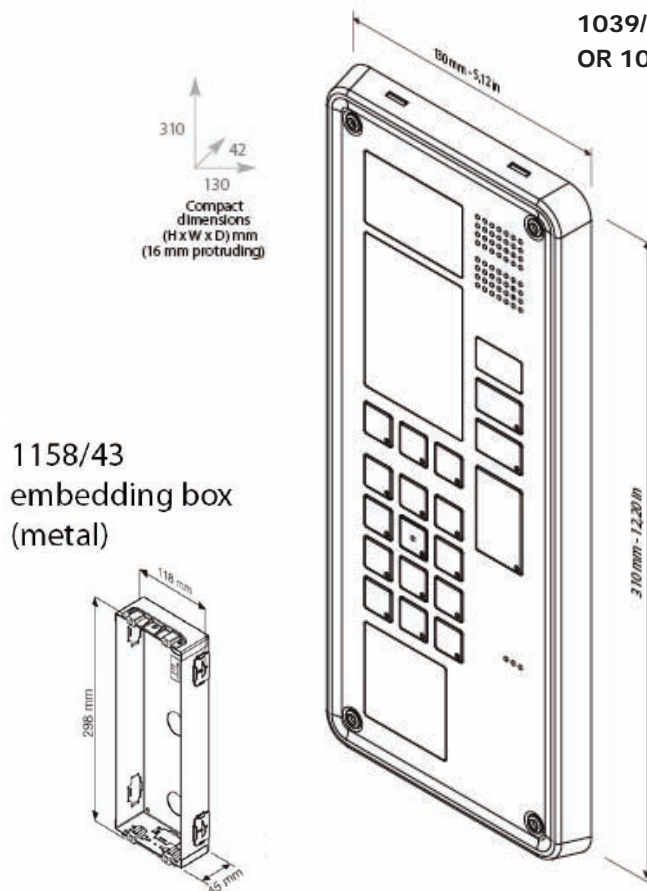

elekta

REF. 1039/18 or 1083/12 - **Elekta Steel**
2VOICE / IPERVOICE DIGITAL PANELS

ELEKTA ENTRY PANELS

Elekta is the digital entry panel for the IPervoice and 2Voice digital system, and comes in a flush mount style.

It is very easy to install because there are no modules to be assembled.

The Elekta panels are made from top quality materials with countless functions and are presented on a aesthetically pleasing 3.5" colour display.

elekta steel

REF.
1039/19: IPervoice
OR 1083/12: 2Voice

1158/43
embedding box
(metal)

URMET IS IN YOUR LIFE

urmet
UK

URMET UK | Urban Hive | Skyline 120 | Avenue West | Great Notley | Essex CM77 7AA
T: 01376 556010 | F: 01376 567874 | sales@urmet.co.uk | www.urmet.co.uk