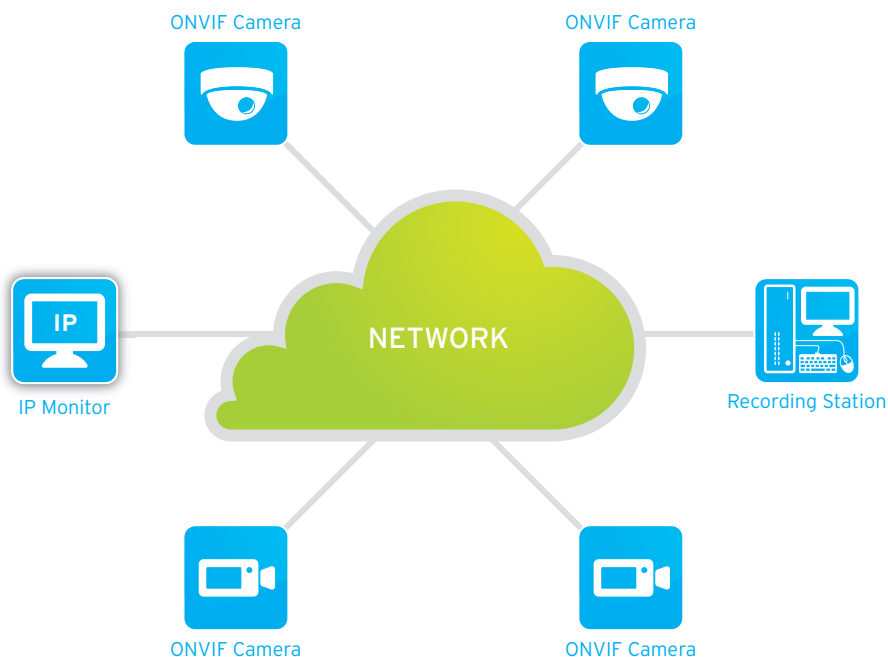

VISTA IP NETWORKED MONITOR

AN IP MONITOR FOR THE IP WORLD

Vista's new IP monitors can remotely display images on an IP system without the need of a PC or client software.

Until now, IP systems have required a conventional monitor and decoder to be used, which only provided D1 resolution images. The new 24" and 32" IP networked monitors from Vista have an in-built hardware decoder and can display high-definition, 1080p video from a single stream or four D1 streams from separate cameras in quad format.

Focused on the user experience, they are extremely simple to set up via a mouse-driven GUI. Because they're based on ONVIF, they decode streams from 3rd party cameras - providing the user with the greatest flexibility possible.

Single camera or sequence of full screen 1080p images with option for quad in D1 format

ONVIF compliant

Displays images from all ONVIF compliant cameras

*Compatibility list available

FLEXIBILITY BY DESIGN™

IP MONITOR SCHEMATIC

Models In This Range

0703480
VFS24HDIP
24" full HD IP decoder monitor

0704010
VFS32HDIP
32" full HD IP decoder monitor

TECHNICAL SPECIFICATION

	VFS24HDIP	VFS32HDIP
Ethernet input	1 x RJ45 10/100	
Display options	Full Screen, sequence and Quad	
Full screen display resolution	Full HD 1920x1080p	
Sequence display resolution	Full HD 1920x1080p	
Quad screen display resolution	D1 resolution per camera	
Set up interface	Mouse driven OSD menu structure	
Panel size	24"	32"
Viewable area (HxVmm)	532x299	698x393
Screen format	16:9	
Max resolution	1920x1080	
Display colours	16.7M	
Brightness	250nit	350nit
Contrast ratio	1000:1	3000:1
Response time	5m	
Viewing angle	80 / 80 / 85 / 85	
Casing material	Aluminium	
Desk stand included	Yes	
Mounting option	Vesa mount 100x100	
Power supply	12VDC	
Power consumption	26W	58W
Operating temperature	0°C - 50°C	
Net dimensions (WxHxDmm)	588x356x57	762x455x75
Boxed dimensions (WxHxDmm)	645x492x173	830x520x192
Net weight	5.8Kg	13Kg
Gross weight	8.8Kg	16.5Kg
Approvals	CE RoHS2: 2011/65/EU	